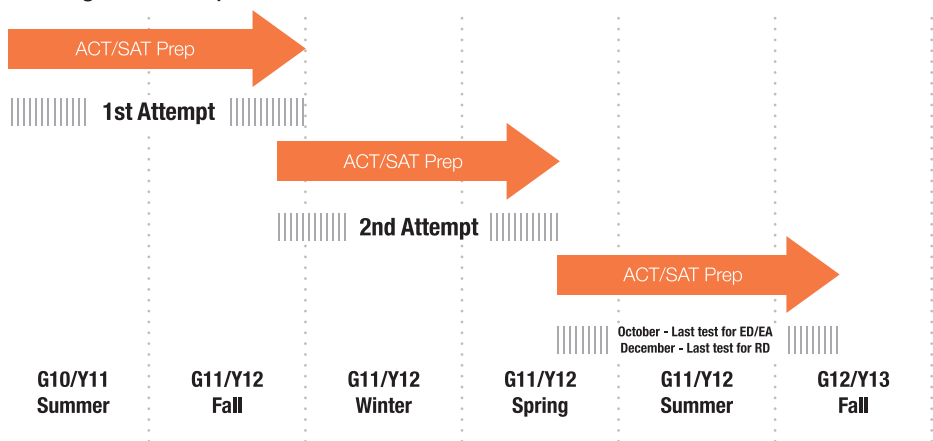

Not sure about SAT or ACT?

Book a free mock test with us:

TEST PREPARATION

The Edge's Test Preparation Timeline