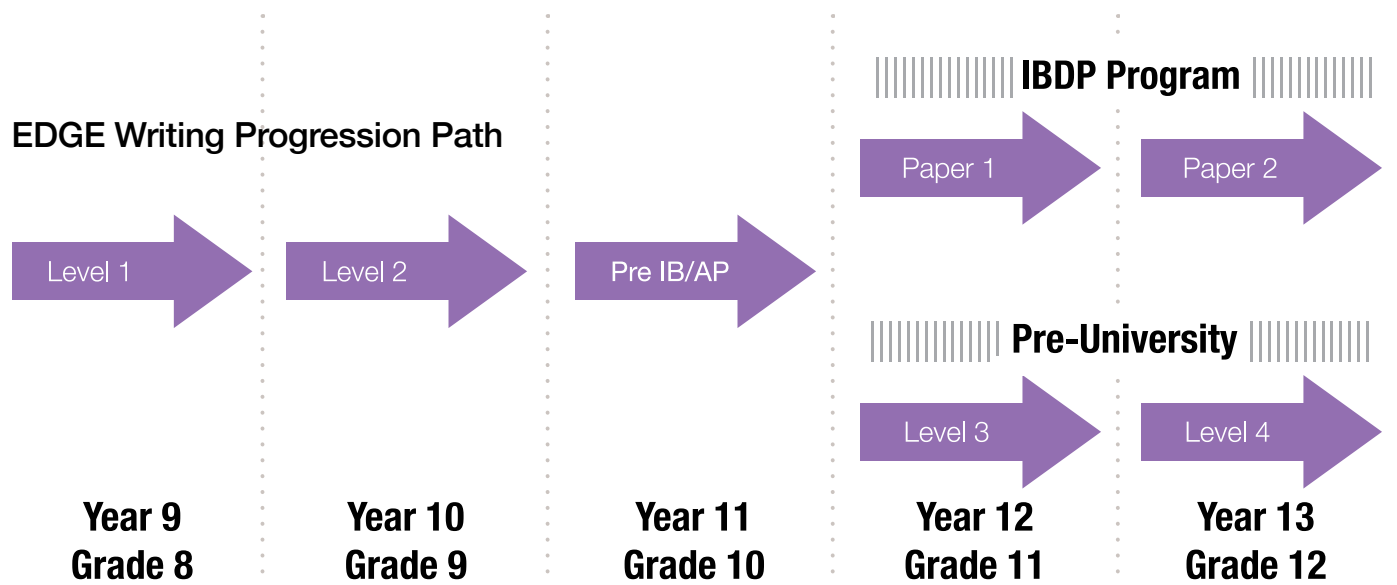

EDGE WRITING

EDGE Writing Progression Path

The Edge Writing Courses have been tailored to prepare students for the academic demands of international exams such as the I/GCSE, MYP, IB, and A-Level. Throughout all levels of the course, our students learn strategic approaches to a range of essay formats and develop their ability to analyze and summarize information in an academic context.

▶▶ EDGE WRITING

- Introduce students to the fundamentals of essay writing and grammar
- Encourage and foster fluency and organization in writing
- Introduce students to formal structures in academic writing

Recommended for:

Secondary school students wanting to improve their academic writing skills.

EDGE

Edge Writing Course - Level 1 & 2 Cost: \$8,000 (10 lessons)/\$13,500 (20 lessons)

🕒 40 Hours of Instruction (Material Fee \$500 will be charged separately)

The Descriptive Writing course is designed for grades 7- 8 students in ISEB/DSE/MYP/IGCSE. The course focuses on strengthening students' creative writing skills to prepare them for success in their assignments and exams.